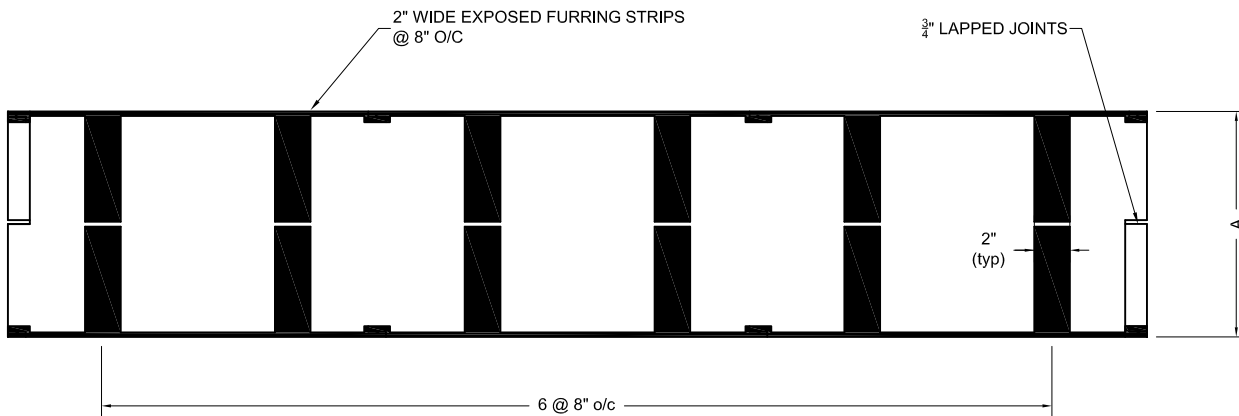

AVAILABLE LOGIX PRO BUCK SIZES

	A	B
LOGIX 6.25" ICF	11.75"	6.25"
LOGIX 8" ICF	13.5"	8"
LOGIX 4" ICF	See next page	

LOGIX[®]
INSULATED CONCRETE FORMS
Think With Logix™

www.logixicf.com
1-866-944-0153

The drawing represented herein is to be used as a reference guide only; the user shall check to ensure the drawing meets local building codes and construction practices by consulting local building officials and professionals, including any additional requirements. Logix reserves the right to make changes to the drawing without notice and assumes no liability in connection with the use of the drawing including modification, copying or distribution.

Drawing:
LPB-R1

Date:
Feb 15/18

Page:
1/2

Title:

6.25" & 8"
LOGIX PRO BUCK

TOP VIEW

SIDE VIEW

END VIEW

BOTTOM VIEW

NOTES:

1. Pro Buck is available in sizes designed for 4", 6.25" and 8" Logix. See previous page for Pro Buck product drawings for 6.25" and 8" Logix.