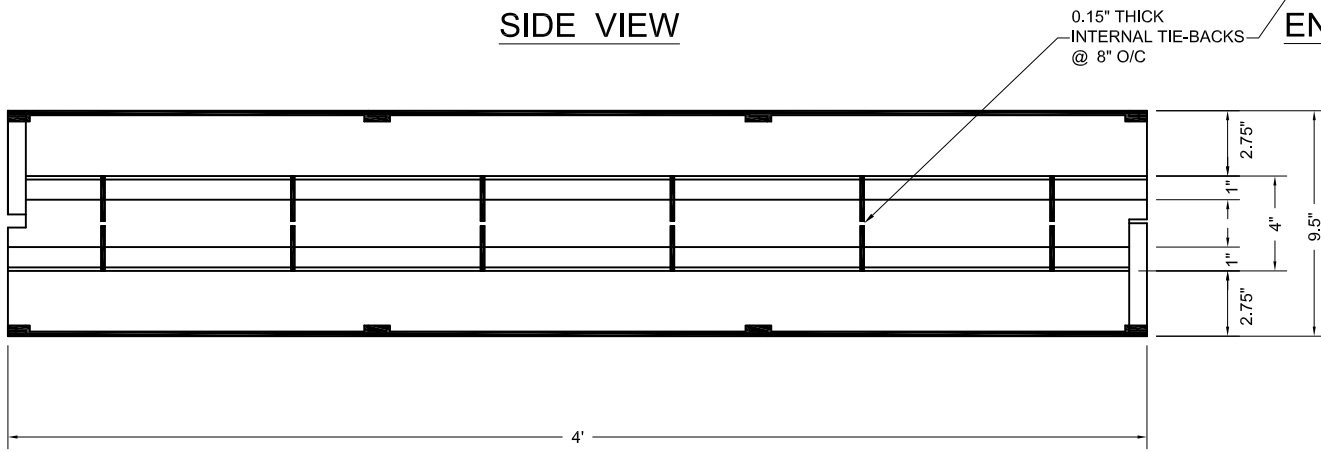

AVAILABLE LOGIX PRO BUCK SIZES

	A	B
LOGIX 6.25" ICF	11.75"	6.25"
LOGIX 8" ICF	13.5"	8"
LOGIX 4" ICF	See next page	

LOGIX[®]
INSULATED CONCRETE FORMS
Think With Logix™

www.logixicf.com
1-866-944-0153

The drawing represented herein is to be used as a reference guide only; the user shall check to ensure the drawing meets local building codes and construction practices by consulting local building officials and professionals, including any additional requirements. Logix reserves the right to make changes to the drawing without notice and assumes no liability in connection with the use of the drawing including modification, copying or distribution.

Drawing:
LPB-R1

Date:
Feb 15/18

Page:
1/2

Title:

6.25" & 8"
LOGIX PRO BUCK

TOP VIEW

SIDE VIEW

END VIEW

BOTTOM VIEW

NOTES:

1. Pro Buck is available in sizes designed for 4", 6.25" and 8" Logix. See previous page for Pro Buck product drawings for 6.25" and 8" Logix.