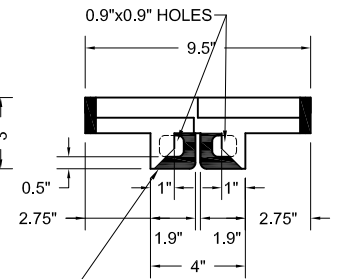

AVAILABLE LOGIX PRO BUCK SIZES

	A	B
LOGIX 6.25" ICF	11.75"	6.25"
LOGIX 8" ICF	13.5"	8"
LOGIX 4" ICF	See next page	

LOGIX[®]
INSULATED CONCRETE FORMS
Think With Logix™

www.logixicf.com
1-866-944-0153

The drawing represented herein is to be used as a reference guide only; the user shall check to ensure the drawing meets local building codes and construction practices by consulting local building officials and professionals, including any additional requirements. Logix reserves the right to make changes to the drawing without notice and assumes no liability in connection with the use of the drawing including modification, copying or distribution.

Drawing:
LPB-R1

Date:
Feb 15/18

Page:
1/2

Title:

6.25" & 8"
LOGIX PRO BUCK

TOP VIEW

SIDE VIEW

END VIEW

BOTTOM VIEW

NOTES:

1. Pro Buck is available in sizes designed for 4", 6.25" and 8" Logix. See previous page for Pro Buck product drawings for 6.25" and 8" Logix.