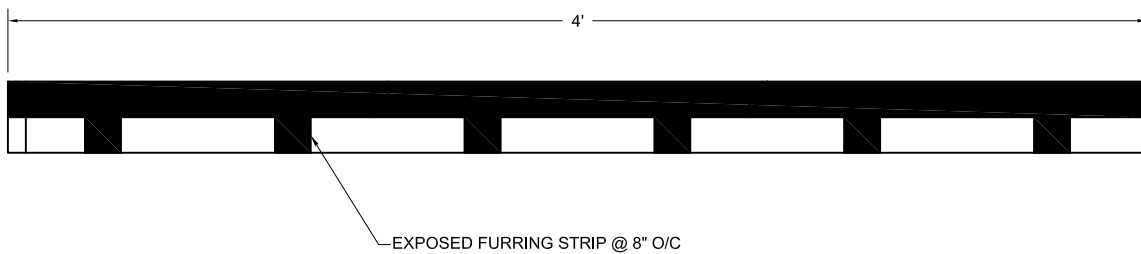

Drawing:
LPB-R1

Date:
Feb 15/18

Page:
1/2

Title:

6.25" & 8"
LOGIX PRO BUCK

TOP VIEW

SIDE VIEW

END VIEW

BOTTOM VIEW

NOTES:

1. Pro Buck is available in sizes designed for 4", 6.25" and 8" Logix. See previous page for Pro Buck product drawings for 6.25" and 8" Logix.